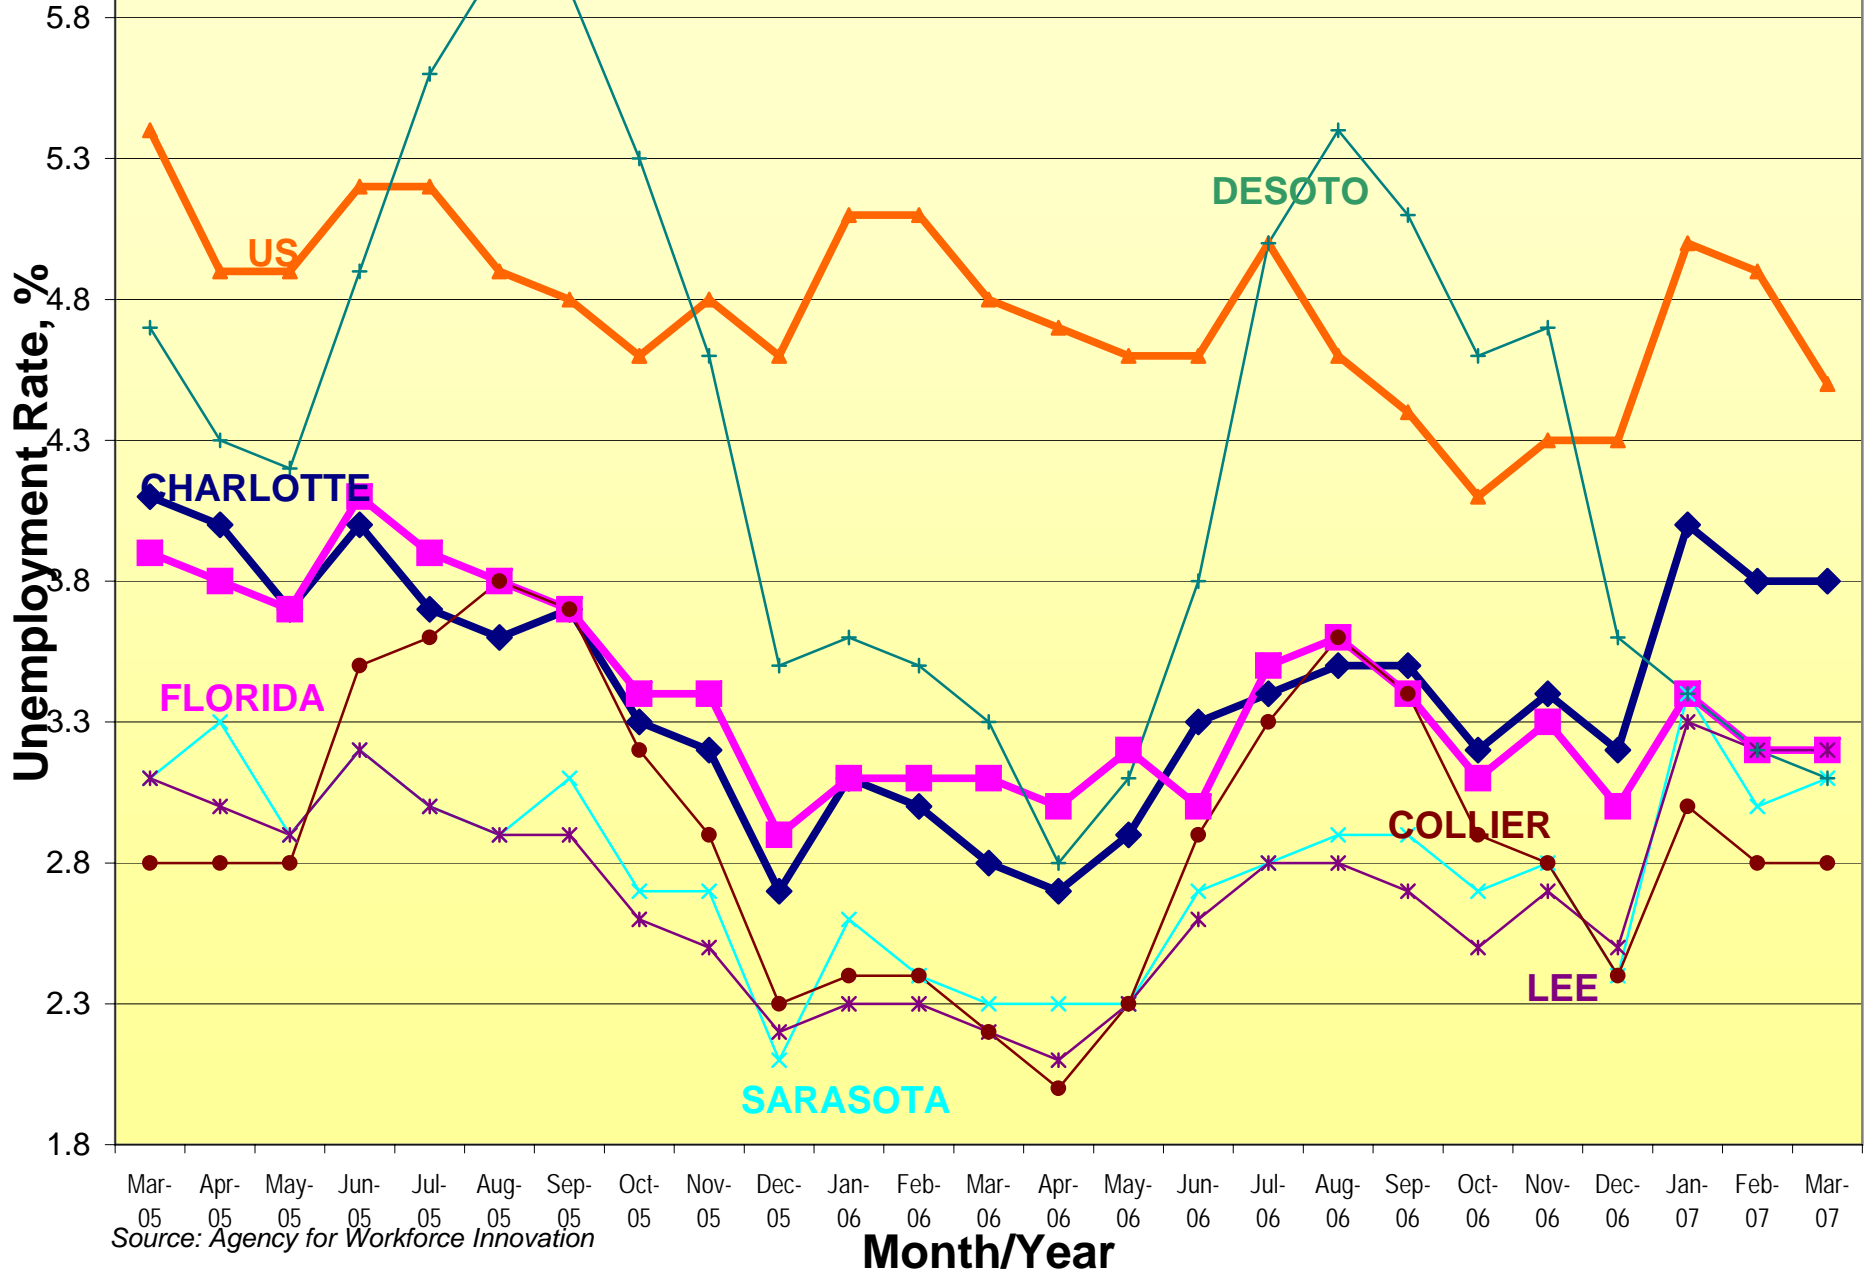

Unemployment Trend in SW Florida Past 25 Months

Source: Agency for Workforce Innovation